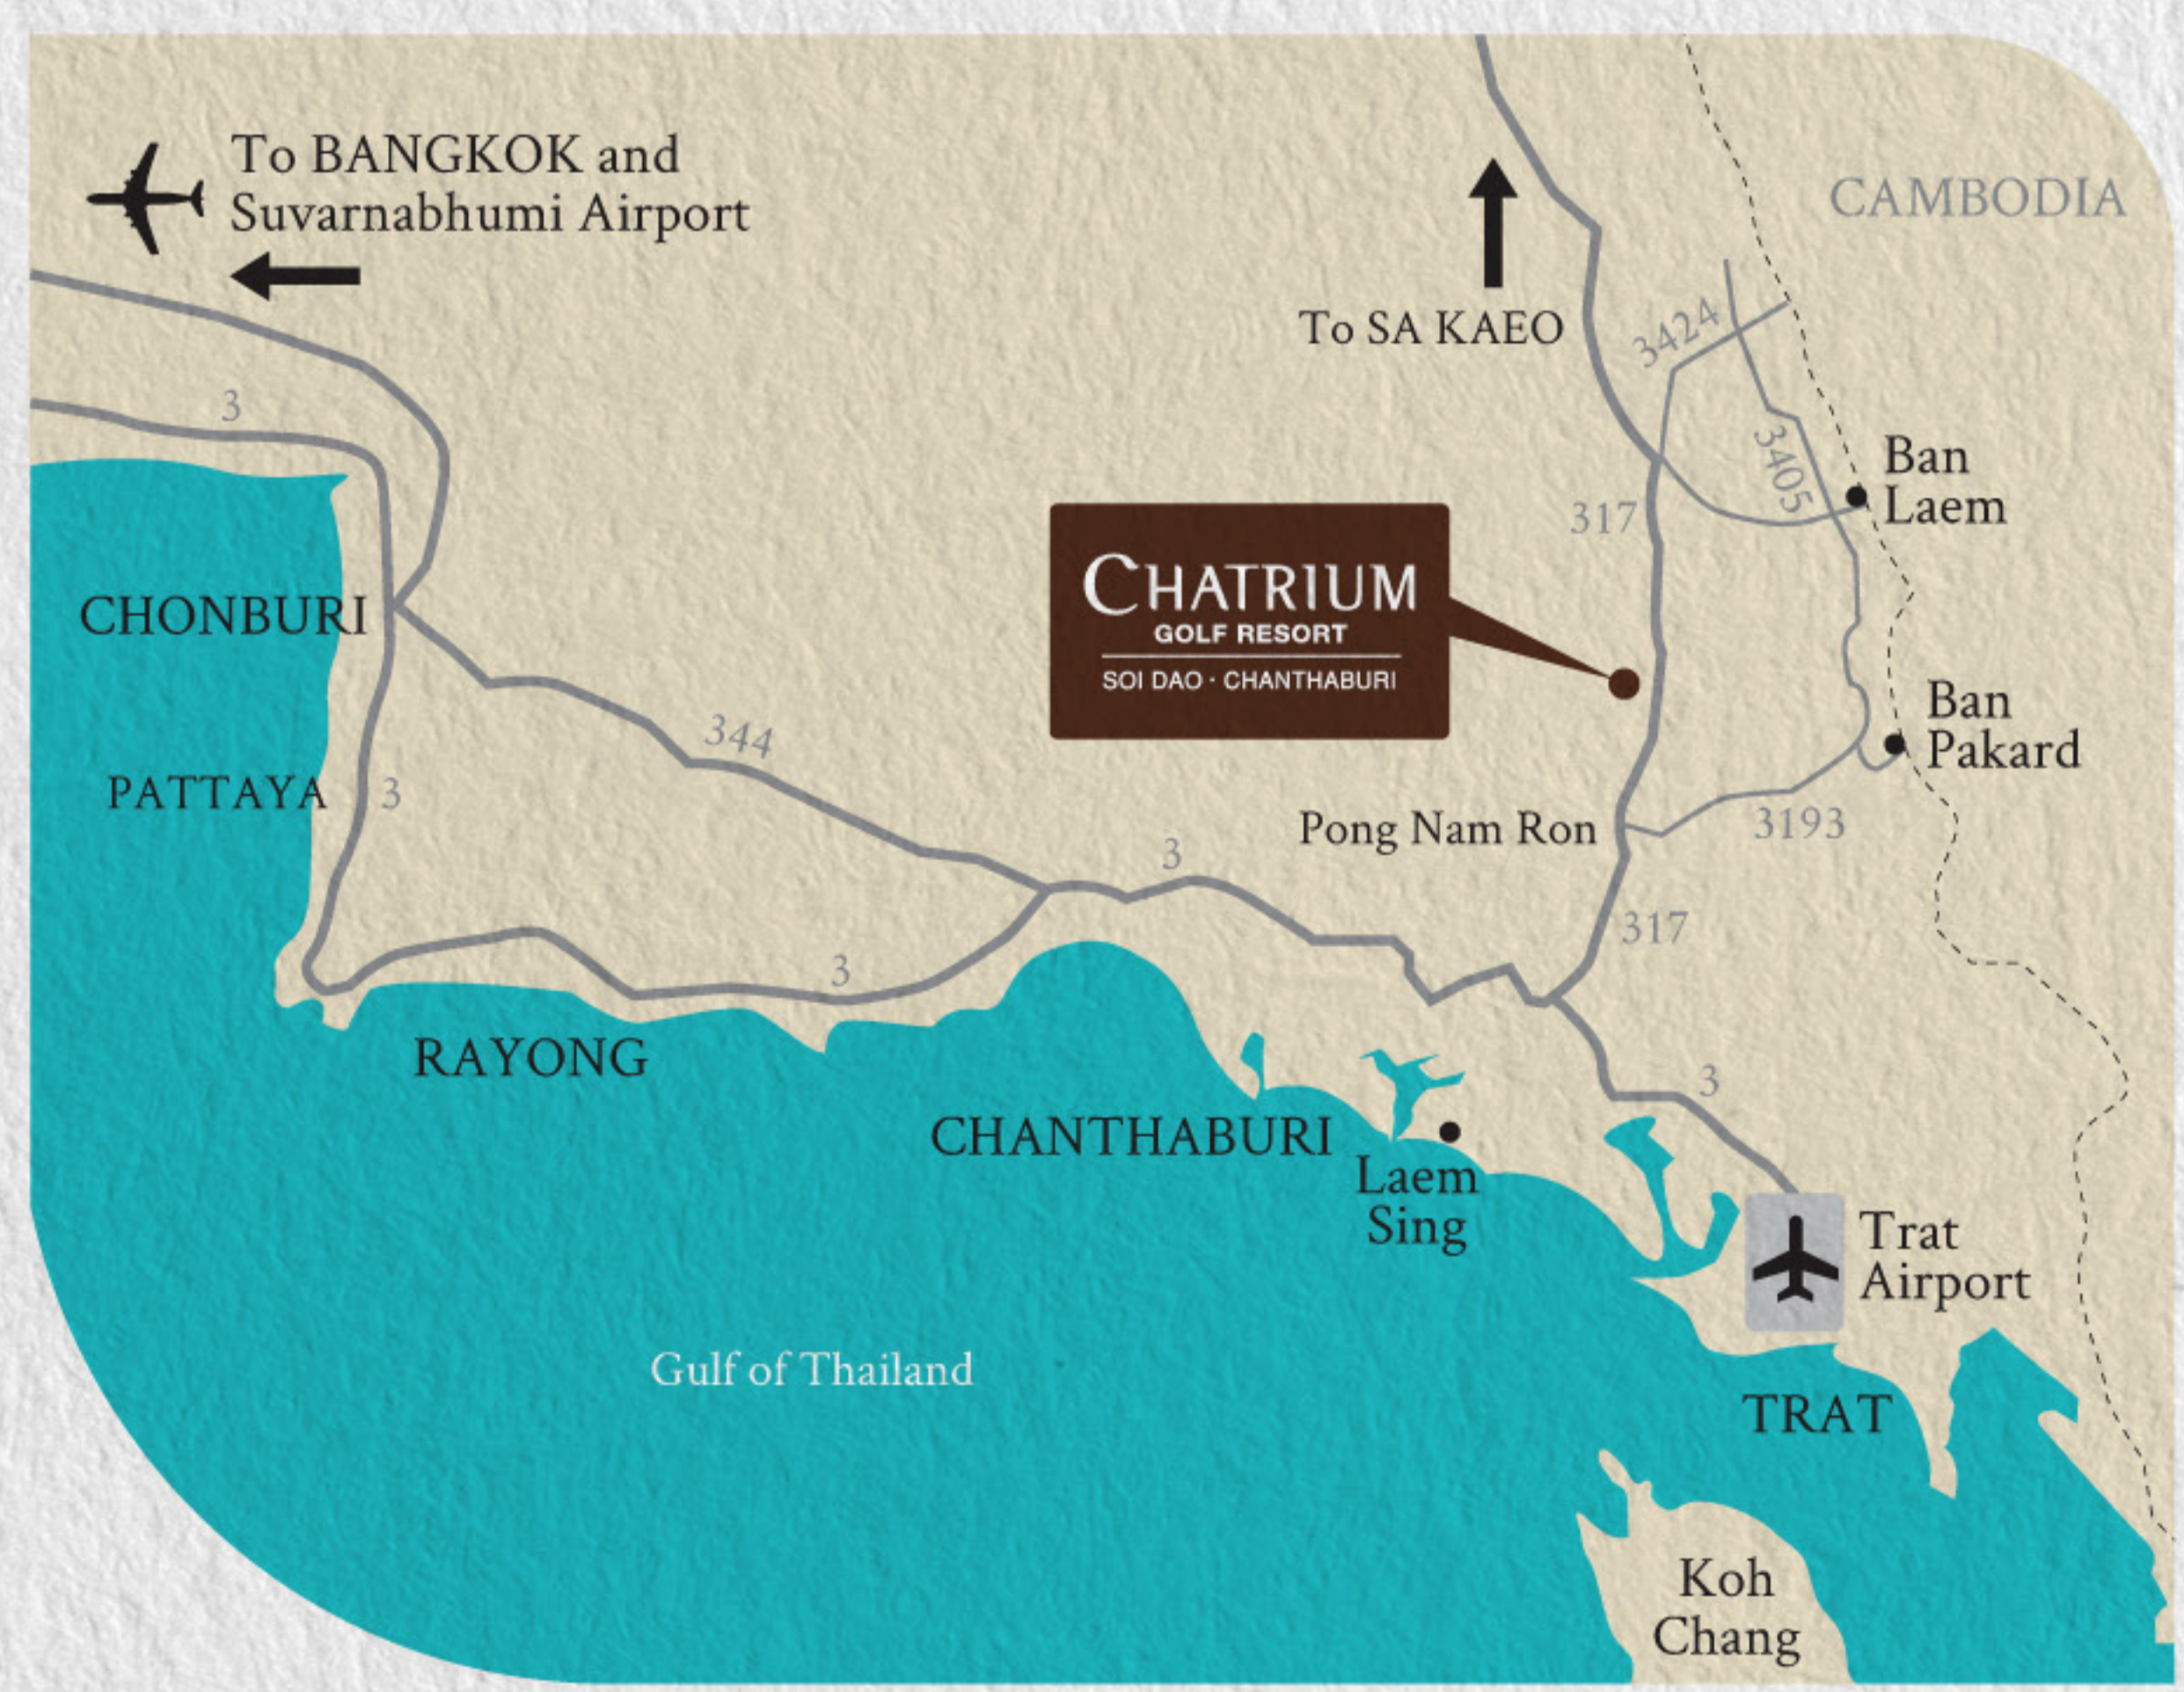

CHATRIUM

GOLF RESORT

SOI DAO · CHANTHABURI

CHATRIUM GOLF RESORT SOI DAO CHANTHABURI

is part of the luxury Chatrium Hotels and Residences Group, and comprises an expansive 18-hole golf course and deluxe 4-star hotel adjoining Soi Dao Mountain, set in over 1,580 acres of lush greenery and fragrant tropical gardens of unparalleled natural beauty.

LOCATION

	KM.
Wat Khao Chawang	28
Soi Dao Waterfall	28.5
Ban Laem Thai-cambodian Border Market	35.8
The Border Of Thailand	41.5
The Catholic Church	42.6
City Pillar Shrine	55.1
King Taksin Shrine	55.2
Chantaboon Waterfront Community	55.5
Wat Phai Lom	55.6
Gem Market (Talad Ploy)	55.8
Wat Thong Thua	56
King Taksin Monument	57
Gem And Jewelry Center	57.4