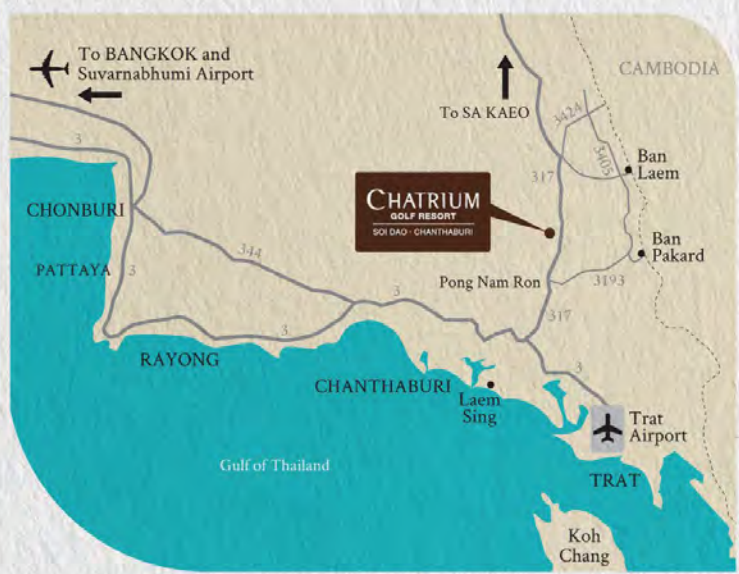

CHATRIUM GOLF RESORT SOI DAO CHANTHABURI
224 Moo 2, Tab Sai, Pong Nam Ron, Chanthaburi 22140 Thailand
T +66 (0) 3946 0960-2 **F** +66 (0) 3946 0999 **E** info.sdao@chatrium.com
Bangkok Office T +66 (0) 2231 5989-92

CHATRIUM
GOLF RESORT
SOI DAO · CHANTHABURI