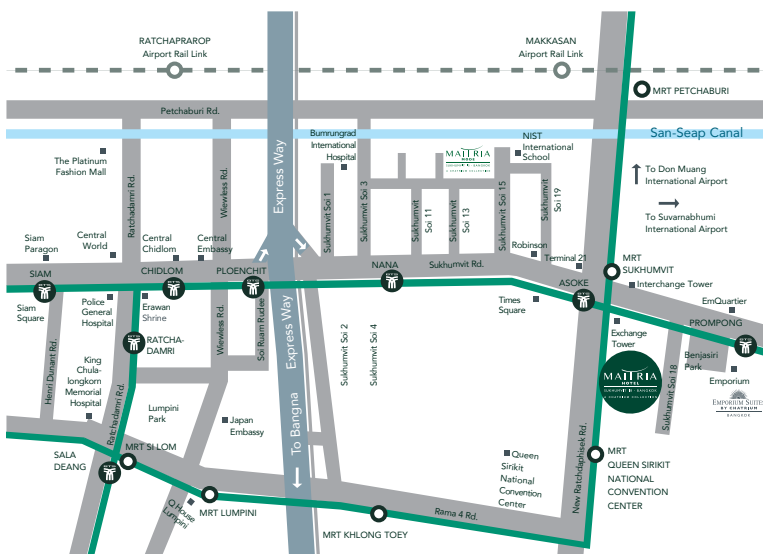

MAITRIA HOTEL SUKHUMVIT 18 BANGKOK - A CHATRIUM COLLECTION

26 Sukhumvit Soi 18, Sukhumvit Road, Klongtoey, Bangkok 10110, Thailand
T +66 (0) 2302 5777 F +66 (0) 2302 5788 E info.maitria@chatrium.com

MAITRIAHOTELS.COM

MAITRIA
HOTEL

SUKHUMVIT 18 · BANGKOK
A CHATRIUM COLLECTION