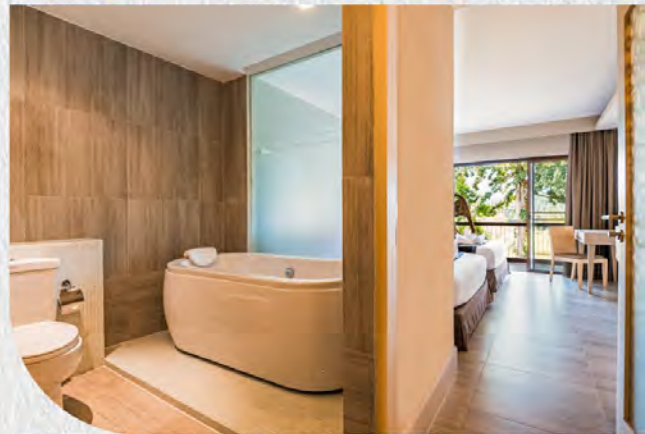

ROOMS	SQ.M.	NUMBER OF UNITS
Deluxe Mountain View Room	40	14
Grand Deluxe Mountain View Room	40	29
Triple Mountain View Room	40	3
Soi Dao Mountain View Suite	80	1
Total		47