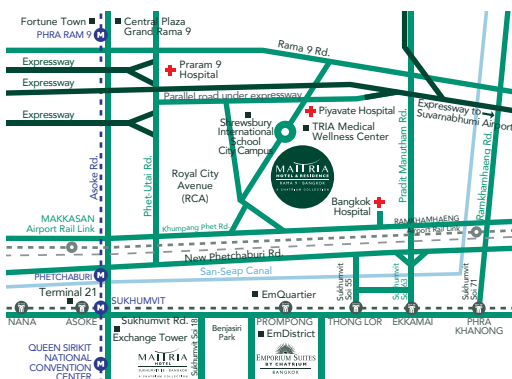

LOCATION

- Royal City Avenue (RCA), the epicentre of Bangkok's club and nightlife zone 0.9
- Bangkok Airport Rail Link Makkasan Station 2.8
- The Esplanade Shopping Mall and Rachadalai Theatre 3.9
- Rot Fai Market Ratchada for late night shoppers 3.9
- Terminal 21 4.3
- Central Plaza Grand Rama 9 4.4
- Thonglor-Ekkamai Road Area 4.4
- Siam Niramit 4.5
- Em Quartier 5
- Phrom Phong BTS Station 5.1
- Suan Pakkad Palace Museum 5.1
- Benjasiri Park 5.3
- Emporium Shopping Complex 5.4

MAITRIA HOTEL RAMA 9 BANGKOK - A CHATRIUM COLLECTION
908 Rimklong Samsen Road, Bangkok, Huay Kwang, Bangkok 10310, Thailand
T +66 (0) 2203 1111 F +66 (0) 2203 1328 E info.mhrb@chatrium.com

MAITRIAHOTELS.COM

MAITRIA
HOTEL
RAMA 9 · BANGKOK
A CHATRIUM COLLECTION