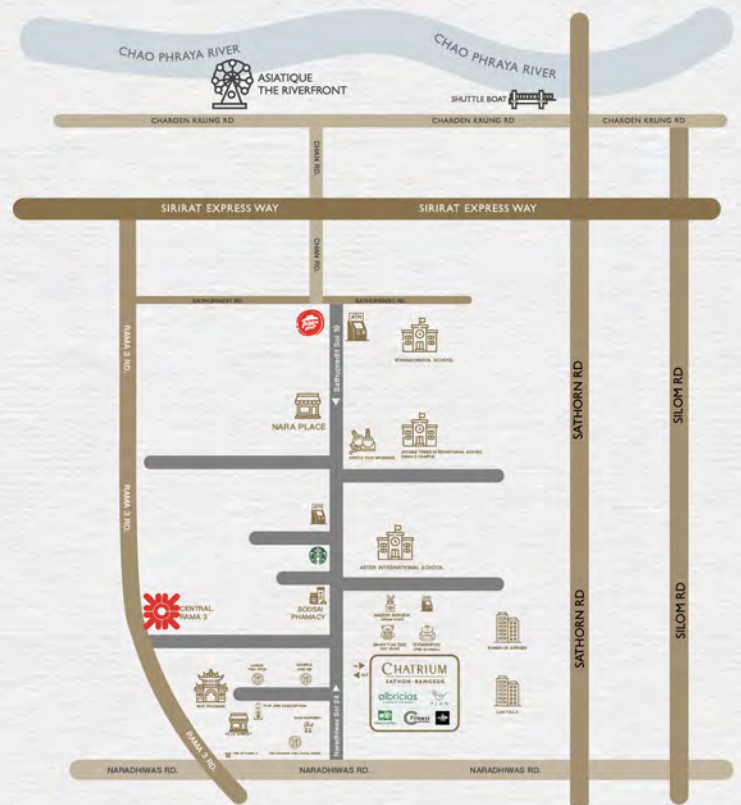

## FLOW OASIS POOL LOUNGE

Sip, taste and enjoy your favourite treats in the fragrant tropical gardens by the Flow Oasis Pool Lounge, or perhaps you'd prefer to sit in the sun beside the lagoon swimming pool.

### LOCATION

	Km.
The coffee club	23
Amo's Butcher and Eatery	.95
Aster International School Bangkok	.12
Central Rama 3	1.7
King's College International School Bangkok	2.1
The Up Rama 3	2.2
BNH Hospital	3.5
Shrewsbury International School Bangkok	3.7
Asiatique The Riverfront	4.2
Lumpini Park	4.6
Terminal 21 Rama 3	5.0
MBK Center	5.4
BTS Siam Station	5.8
Siam Paragon Shopping Mall	6.0
Siam Discovery	6.2
Iconsiam	7.2