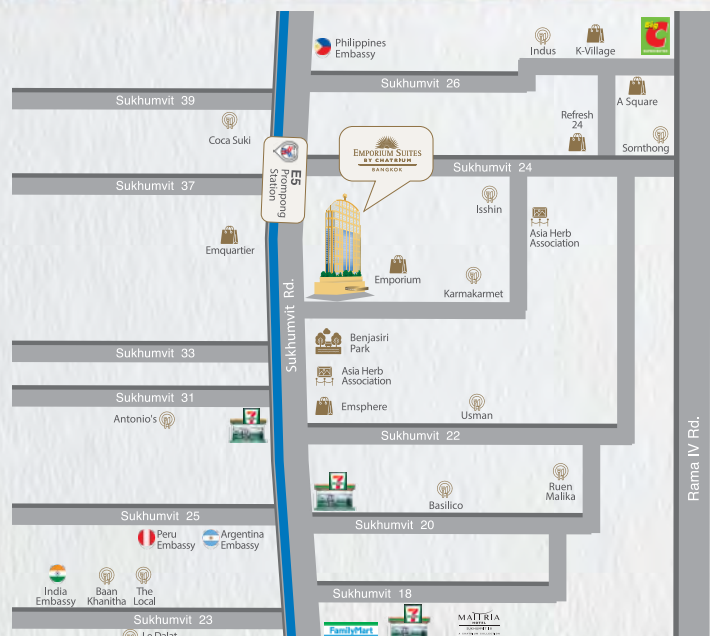

## LOCATION

Emporium Shopping Complex	Km.	0.1
Phrom Phong BTS Station		0.15
EmQuartier		0.2
Emsphere		0.4
Benjasiri Park		0.9
Terminal 21		1.3
Sukhumvit Area		2.0
Bangkok Airport Rail Link Makkasan Station		2.7
Central Chidlom		3.2
Thonglor-Ekkamai Road Area		3.3
Erawan Shrine (Thao Mahaprom Shrine)		3.6
Gaysorn Plaza		3.6
Benjakiti Park		3.7
Central World Plaza		3.8