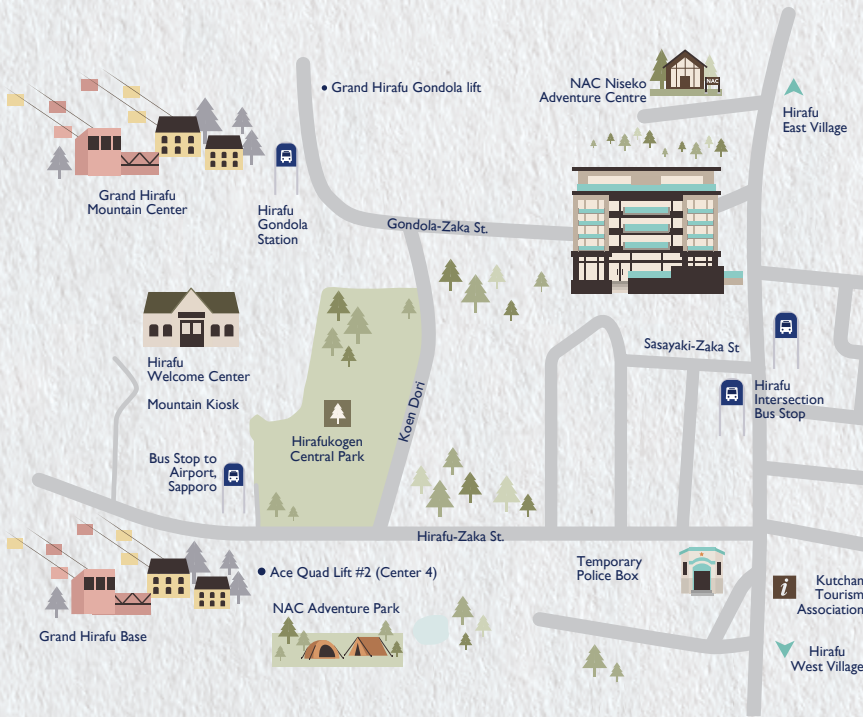

LOCATION

Niseko Physio Hospital	70 m.
Boot Solution Niseko (Customise Boot Shop)	150 m.
Seicomart (Convenience store)	150 m.
Lawson (Convenience store)	160 m.
Hirafu 188 (local hypermarket)	240 m.
Hirafu Tei Public Onsen	400 m.
Hirafu DotBase Ski Lift (Ace Gondola)	600 m
Hirafu Welcome Center	600 m.
Grand Hirafu Gondola (King Gondola)	700 m
Niseko Internation Clinic	1.3 km.
Hangetsu Lake	4.1 km.
Max Value (local hypermarket)	6.4 km.
Niseko Takahashi Dairy Farm MILK KOBO	6.6 km
Shu Ogawara Museum of Art, Kutchan	7.2 km.
Lucky (local hypermarket)	7.7 km.
Niseko Distillery	10 km.
Somoza Hanazono (150 year-old clifftop farmhouse)	13 km.
Lake Toya	28 km.
Lake Shikotsu	48 km.
Otaru, a historical port town	68 km.
Cape Kamui	76 km