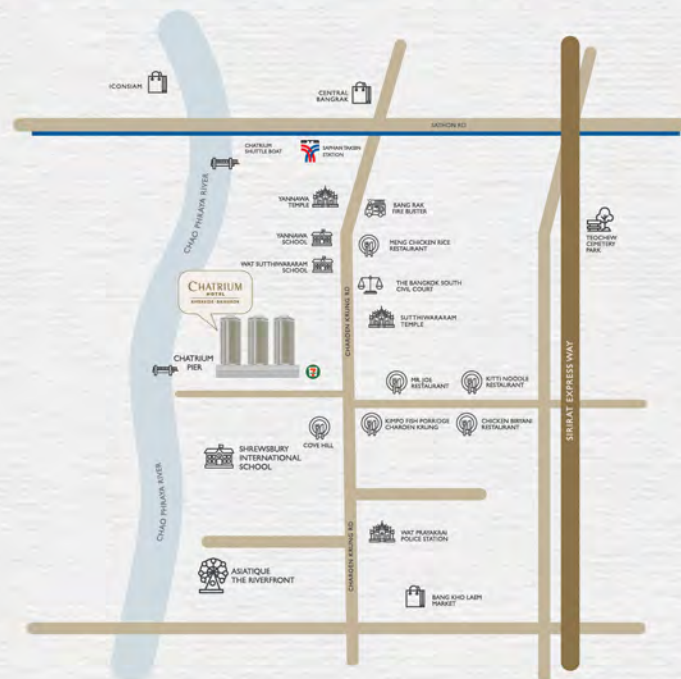

CHATRIUM
HOTEL
RIVERSIDE · BANGKOK