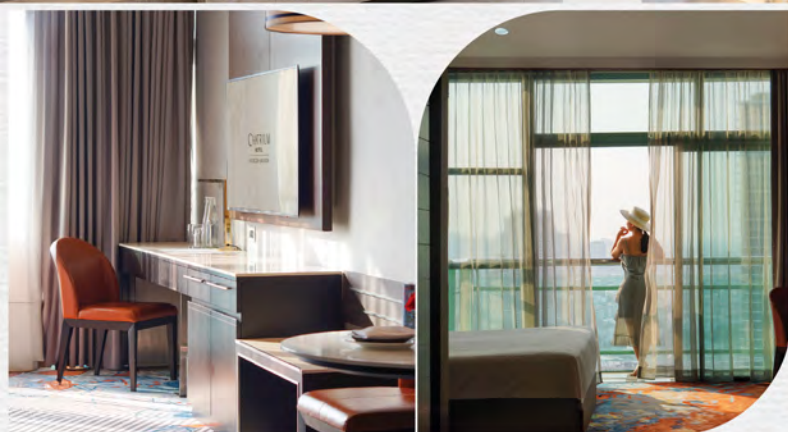

Experience our spacious rooms & suites

ROOMS AND SUITES

SQ.M.

Grand Deluxe Room City View	60
Grand Deluxe Room River View	60
One Bedroom Suite City View	70
One Bedroom Suite River View	70
One Bedroom Skyline Suite	70
Two Bedroom Suite City View	120
Two Bedroom Suite River View	120
One Bedroom Premier Suite	125
Two Bedroom Premier Suite	250
Presidential Suite	465

FACILITIES

- Fully equipped Fitness Centre with male and female saunas
- 35m infinity swimming pool, children's pool and a jacuzzi
- Large landscaped garden
- Complimentary high-speed Wi-Fi internet access
- 24-hour in-room dining
- Concierge services
- Complimentary non-alcoholic minibar on arrival
- LCD TVs with HDMI
- Eco-friendly bathroom amenities
- Complimentary capsule coffee machine and tea making facility
- Laundry & dry cleaning service
- Limousine service
- Complimentary shuttle boat
- Evening turndown service
- Complimentary 2 bottles of drinking water per day
- In-room digital safety deposit box
- Chatrium Connect / Digital Butler
- Club Lounge (access at surcharge)