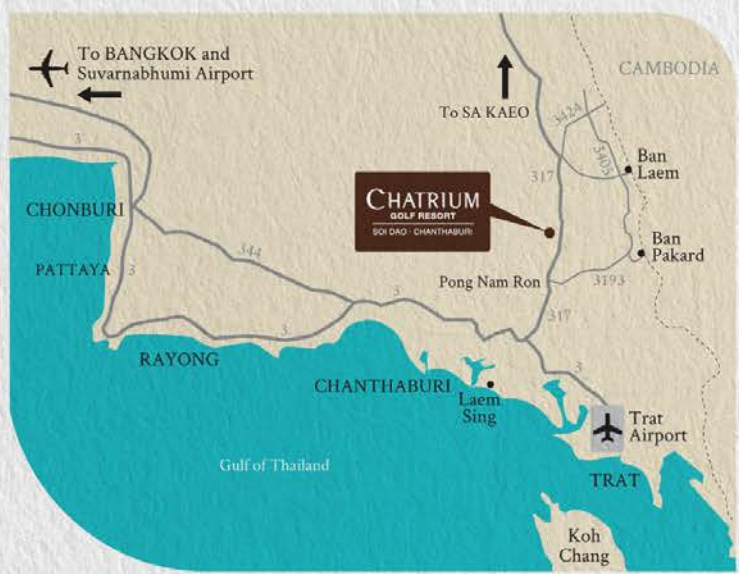

CHATRIUM GOLF RESORT SOI DAO CHANTHABURI
224 Moo 2, Tab Sai, Pong Nam Ron, Chanthaburi 22140 Thailand
T +66 (0) 3946 0960-2 **F** +66 (0) 3946 0999 **E** info.sdao@chatrium.com
Bangkok Office T +66 (0) 2231 5989-92

CHATRIUM
GOLF RESORT
SOI DAO · CHANTHABURI