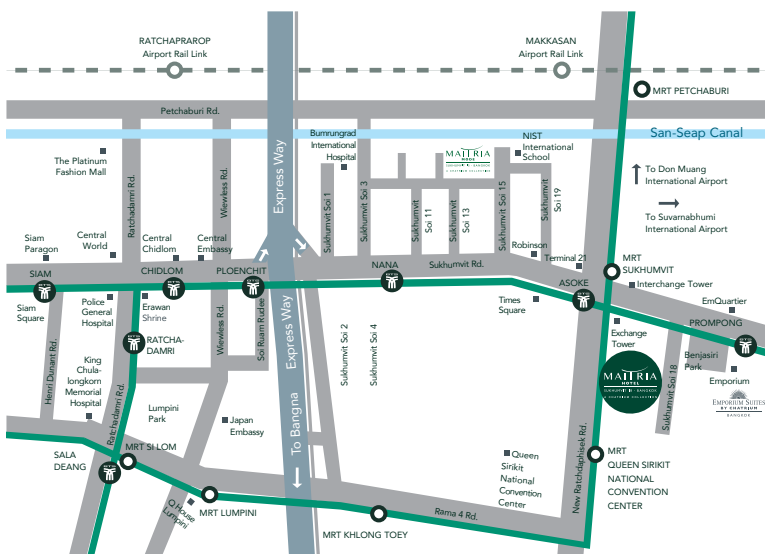

MAITRIA HOTEL SUKHUMVIT 18 BANGKOK - A CHATRIUM COLLECTION

26 Sukhumvit Soi 18, Sukhumvit Road, Klongtoey, Bangkok 10110, Thailand
T +66 (0) 2302 5777 F +66 (0) 2302 5788 E info.maitria@chatrium.com

MAITRIAHOTELS.COM

MAITRIA
HOTEL

SUKHUMVIT 18 · BANGKOK
A CHATRIUM COLLECTION