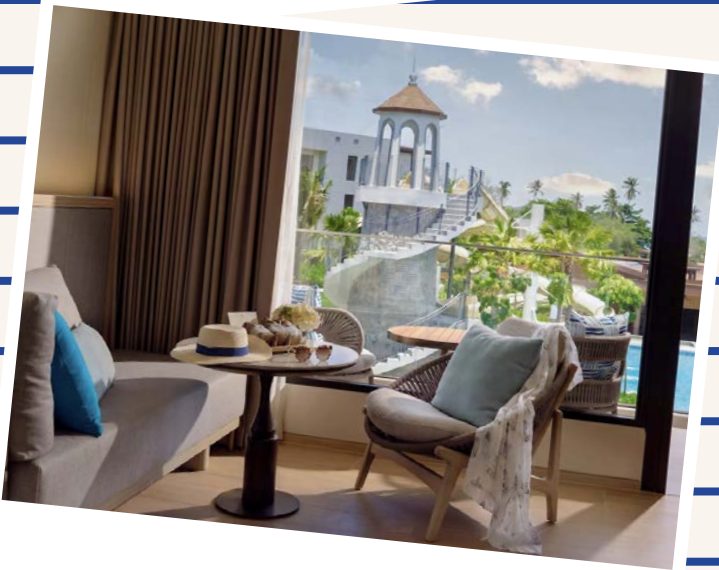

Grand deluxe