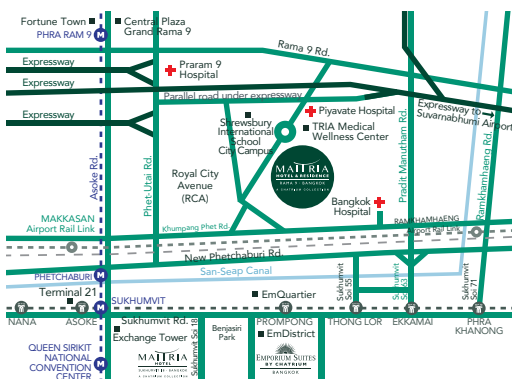

# FITNESS CENTRE

The Fitness Centre allows our guests to maintain their fitness routine while staying with us. Located at the lobby level of Maitria Residence, just a few minutes' walk from the hotel, our facility is accessible with your guest room key and features high-tech equipment and weights to get your heart pumping.

# LOCATION

- Royal City Avenue (RCA), the epicentre of Bangkok's club and nightlife zone 0.9
- Bangkok Airport Rail Link Makkasan Station 2.8
- The Esplanade Shopping Mall and Rachadalai Theatre 3.9
- Rot Fai Market Ratchada for late night shoppers 3.9
- Terminal 21 4.3
- Central Plaza Grand Rama 9 4.4
- Thonglor-Ekkamai Road Area 4.4
- Siam Niramit 4.5
- Em Quartier 5
- Phrom Phong BTS Station 5.1
- Suan Pakkad Palace Museum 5.1
- Benjasiri Park 5.3
- Emporium Shopping Complex 5.4