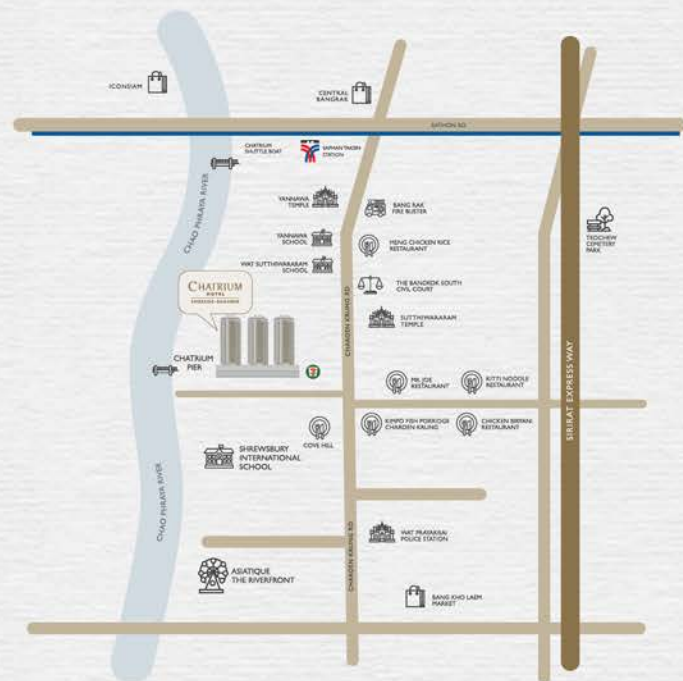

CHATRIUM
HOTEL
RIVERSIDE · BANGKOK