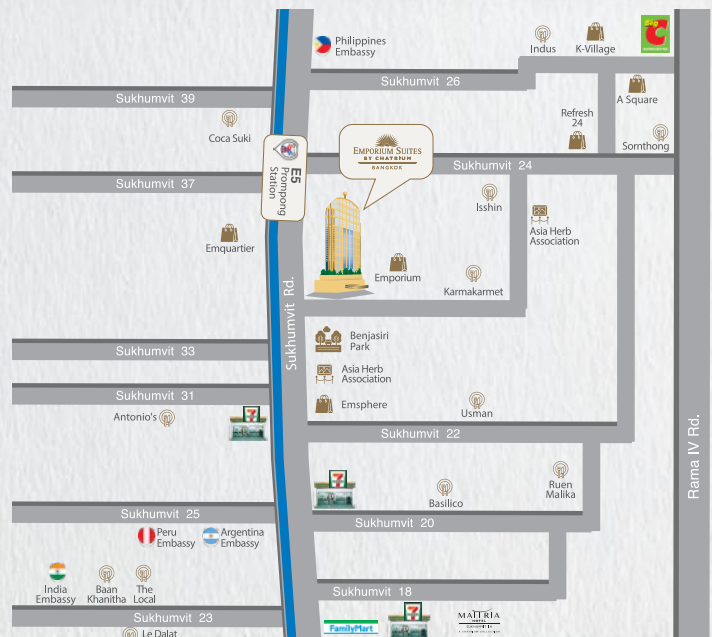

## LOCATION

Emporium Shopping Complex	0.1
Phrom Phong BTS Station	0.15
EmQuartier	0.2
Emsphere	0.4
Benjasiri Park	0.9
Terminal 21	1.3
Sukhumvit Area	2.0
Bangkok Airport Rail Link Makkasan Station	2.7
Central Chidlom	3.2
Thonglor-Ekkamai Road Area	3.3
Erawan Shrine (Thao Mahaprom Shrine)	3.6
Gaysorn Plaza	3.6
Benjakiti Park	3.7
Central World Plaza	3.8