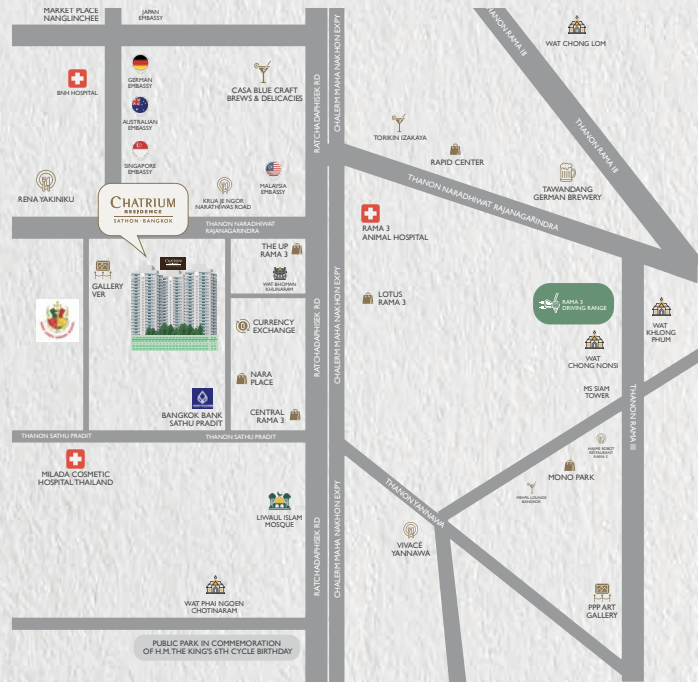

### LOCATION

KM.

The coffee club	23m
Arno's Butcher and Eatery	950m
Aster International School Bangkok	120m
Central Rama 3	1.7
King's College International School Bangkok	2.1
The Up Rama 3	2.2
BNH Hospital	3.5
Shrewsbury International School Bangkok	3.7
Asiatique The Riverfront	4.2
Lumpini Park	4.6
Terminal 21 Rama 3	5.0
MBK Center	5.4
BTS Siam Station	5.8
Siam Paragon Shopping Mall	6
Siam Discovery	6.2
Iconsiam	7.2