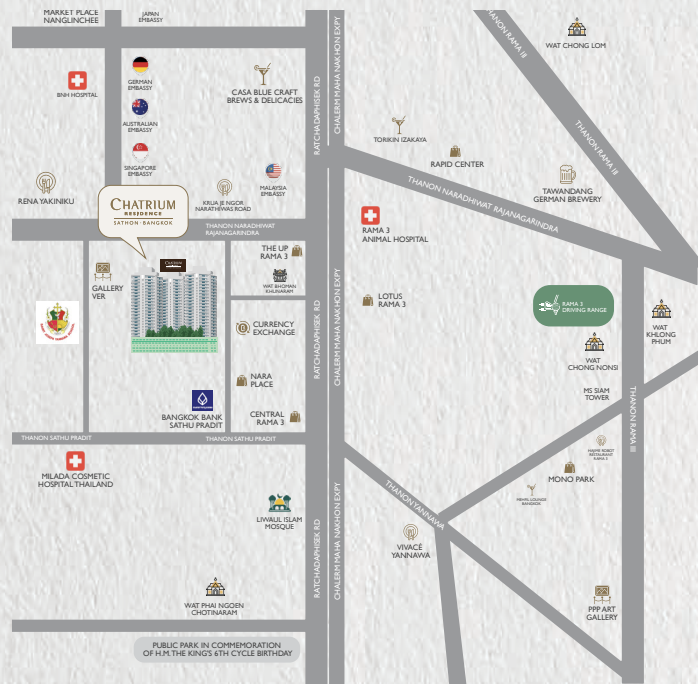

LOCATION

KM.

The coffee club	23m
Arno's Butcher and Eatery	950m
Aster International School Bangkok	120m
Central Rama 3	1.7
King's College International School Bangkok	2.1
The Up Rama 3	2.2
BNH Hospital	3.5
Shrewsbury International School Bangkok	3.7
Asiatique The Riverfront	4.2
Lumpini Park	4.6
Terminal 21 Rama 3	5.0
MBK Center	5.4
BTS Siam Station	5.8
Siam Paragon Shopping Mall	6
Siam Discovery	6.2
Iconsiam	7.2