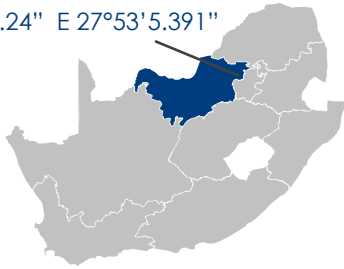

## LOCATION

S 25°50'16.24" E 27°53'5.391"

Pelindaba Road (R512)  
Broederstroom,  
Hartbeespoort,  
North West

The Venue Country Hotel & Spa is located along the popular Magaliesberg R512 route (Pelindaba Road) between Johannesburg and Hartbeespoort Dam. Just 12 km past Lanseria International Airport, the hotel offers guests gorgeous views of the Magaliesberg mountain range, well equipped facilities and easy access to Johannesburg, Hartbeespoort as well as the many internationally renowned attractions the area has to offer.