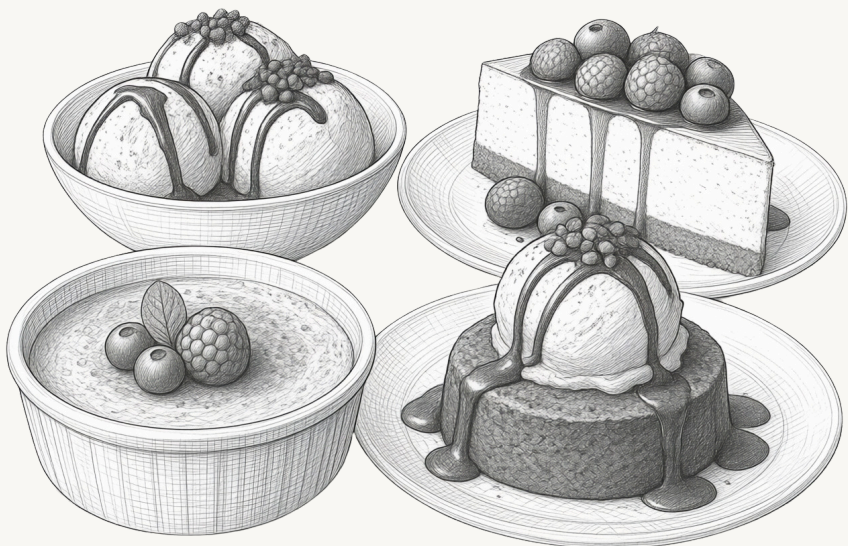

Dom Pedro - R95

With coffee, Amarula / Jameson / Kahlua.

COLD BEVERAGES

SOFT DRINKS

Coke / Coke Zero	R45
Crème Soda / Fanta Orange / Sprite	R45
Soda Water / Lemonade	R35
Pineapple / Pomagranite / Tangarine	R45
Dry Lemon / Ginger Ale / Tonic Water	R35
Appletizer / Grapetizer	R55
Red Bull	R55
Roses Passion Fruit / Cola Cordial	R 8